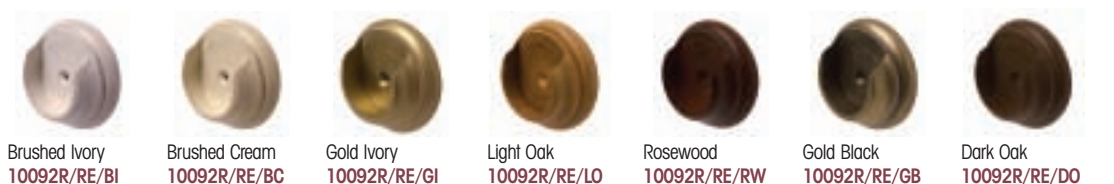

55mm RECESS BRACKET

Brushed Ivory
10092R/RE/BI

Brushed Cream
10092R/RE/BC

Gold Ivory
10092R/RE/GI

Light Oak
10092R/RE/LO

Rosewood
10092R/RE/RW

Gold Black
10092R/RE/GB

Dark Oak
10092R/RE/DO

Quantity 1 pack of 1
Size Projection 42mm