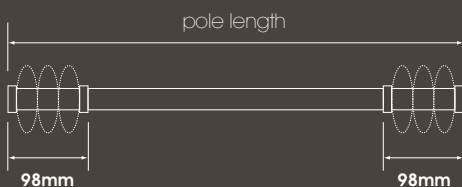

26mm Finial Sizes