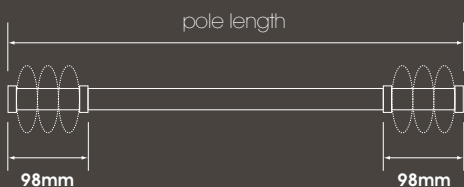

26mm Finial Sizes