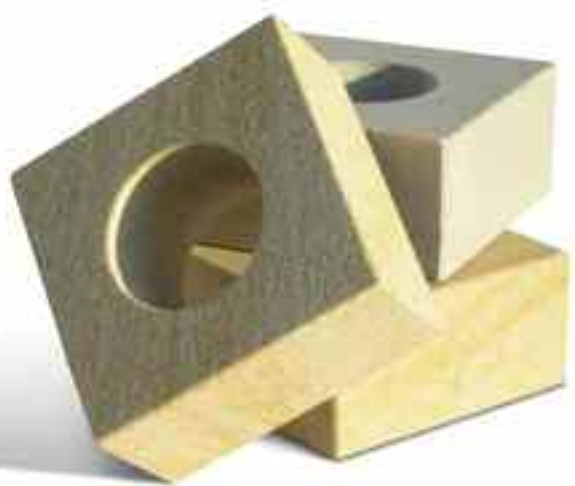

DISCUS

WENGE | SANDSTONE | WENGE
26mm 10112R/WGSDWG
32mm 10118R/WGSDWG

CUBE

SANDSTONE | GRANITE | SANDSTONE
26mm 10110R/SDGTSD
32mm 10116R/SDGTSD

design
create
innovate

almost endless

Offered with a range of 3 metal pole finishes (black nickel, steel and chrome) and a choice of 42 finials. Available in 2 sizes (26mm and 32mm).