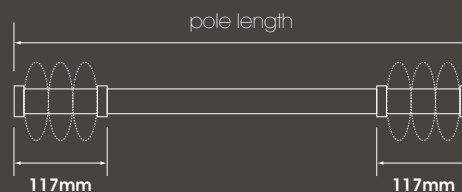

A new development in curtain pole design. The kit comes complete with pole, brackets, rings, end caps and fixing pieces. Poles that are 320cm and above come in two parts with a joining piece (supplied).

Please remember to deduct the finial widths from the overall pole length when calculating the size of pole required for your window.

26mm Finial Sizes

32mm Finial Sizes

26/32mm

26mm Poles

Cat No	Description	Finished Size (cm)	Quantity
10107R/140/BN	Black Nickel	140	1 pack of 1
10108R/140/ST	Steel	140	1 pack of 1
10109R/140/CH	Chrome	140	1 pack of 1
10107R/200/BN	Black Nickel	200	1 pack of 1
10108R/200/ST	Steel	200	1 pack of 1
10109R/200/CH	Chrome	200	1 pack of 1
10107R/260/BN	Black Nickel	260	1 pack of 1
10108R/260/ST	Steel	260	1 pack of 1
10109R/260/CH	Chrome	260	1 pack of 1
10107R/320/BN	Black Nickel	320	1 pack of 1
10108R/320/ST	Steel	320	1 pack of 1
10109R/320/CH	Chrome	320	1 pack of 1
10107R/380/BN	Black Nickel	380	1 pack of 1
10108R/380/ST	Steel	380	1 pack of 1
10109R/380/CH	Chrome	380	1 pack of 1