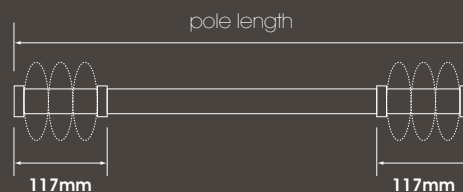

A new development in curtain pole design. The kit comes complete with pole, brackets, rings, end caps and fixing pieces. Poles that are 320cm and above come in two parts with a joining piece (supplied).

Please remember to deduct the finial widths from the overall pole length when calculating the size of pole required for your window.

26mm Finial Sizes

32mm Finial Sizes

26/32mm

26mm Poles

Cat No	Description	Finished Size (cm)	Quantity
10107R/140/BN	Black Nickel	140	1 pack of 1
10108R/140/ST	Steel	140	1 pack of 1
10109R/140/CH	Chrome	140	1 pack of 1
10107R/200/BN	Black Nickel	200	1 pack of 1
10108R/200/ST	Steel	200	1 pack of 1
10109R/200/CH	Chrome	200	1 pack of 1
10107R/260/BN	Black Nickel	260	1 pack of 1
10108R/260/ST	Steel	260	1 pack of 1
10109R/260/CH	Chrome	260	1 pack of 1
10107R/320/BN	Black Nickel	320	1 pack of 1
10108R/320/ST	Steel	320	1 pack of 1
10109R/320/CH	Chrome	320	1 pack of 1
10107R/380/BN	Black Nickel	380	1 pack of 1
10108R/380/ST	Steel	380	1 pack of 1
10109R/380/CH	Chrome	380	1 pack of 1