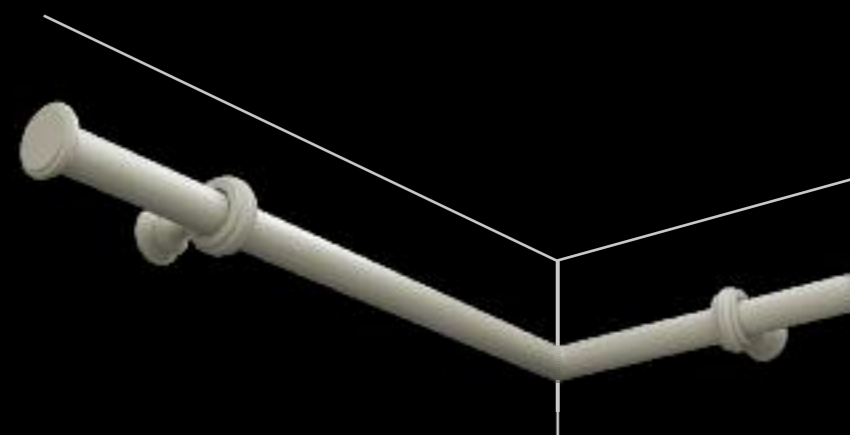

Draw Rod

Pictured: Old Gold Draw
 Rod available in Single or Combined paints and wood stains
 Length exclusive of ring: 1000mm (39 3/8")
 Bespoke lengths to order

Ombres & Mitred Bays

Disc Ombre

Pictured: Old Gold and Burnt Umber Disc Ombre available in Single or Combined paints and wood stains
 Stem length x 125mm (4 1/5")
 Disc width x 135mm (5 5/16")

Leaf Ombre

Pictured: Old Silver Leaf Ombre available in Single or Combined paints
 Stem length x 125mm (4 1/5")
 Leaf width x 145mm (5 1/16")

Mitred Bays

As part of Bradley's bespoke service, single poles can be mitred to fit most bay shapes.