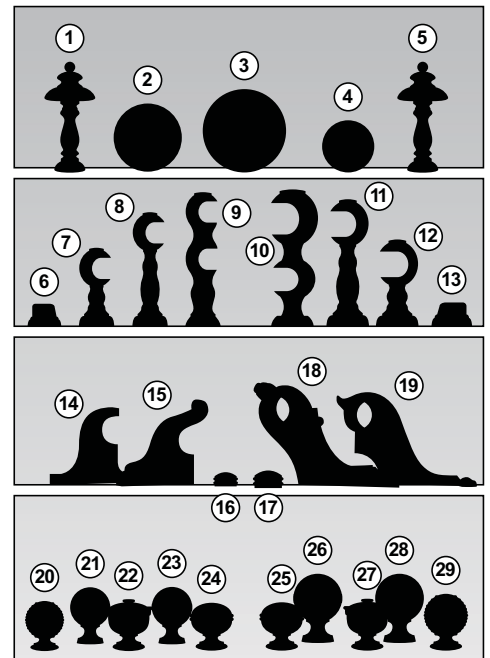

Saltash

Barnwood Grey

Endcap

Barnwood Grey

BarnWood®

An innovative and unique collection inspired by the organic aging process of wood. Offered in four colour ways, with a further four painted options to compliment and mix and match the wood finishes. Each piece is hand-crafted, finely finished by experienced craftsmen and produced using the finest timbers. All here in Britain. Incorporating both functional and decorative brackets, along with an option of a rope bound finial to add a touch of the rustic, to what is a truly inspired and unique range of products.

distributor address

- | | |
|---------------------------------|--------------------------------------------|
| 1 French Holdback | 15 Decorative Architrave Bracket 35 & 45mm |
| 2 Classic Holdback | 16 End Cap 35mm |
| 3 Decorative Holdback | 17 End Cap 45mm |
| 4 Stepped Holdback | 18 Louis Decorative Bracket |
| 5 French Holdback | 19 Empire Decorative Bracket |
| 6 Recess Bracket 35mm | 20 Ives 35mm |
| 7 Cup Bracket 35mm | 21 Carbis 35mm |
| 8 Extended Cup Bracket 35mm | 22 Austell 35/45mm |
| 9 Double Cup Bracket 35/35mm | 23 Saltash 35mm |
| 10 Double Cup Bracket 45/35mm | 24 Lamorna 35mm/45mm |
| 11 Extended Cup Bracket 45mm | 25 Lamorna 35/45mm |
| 12 Cup Bracket 45mm | 26 Saltash 45mm |
| 13 Recess Bracket 45mm | 27 Austell 35/45mm |
| 14 Architrave Bracket 35 & 45mm | 28 Carbis 45mm |
| | 29 Ives 45mm |